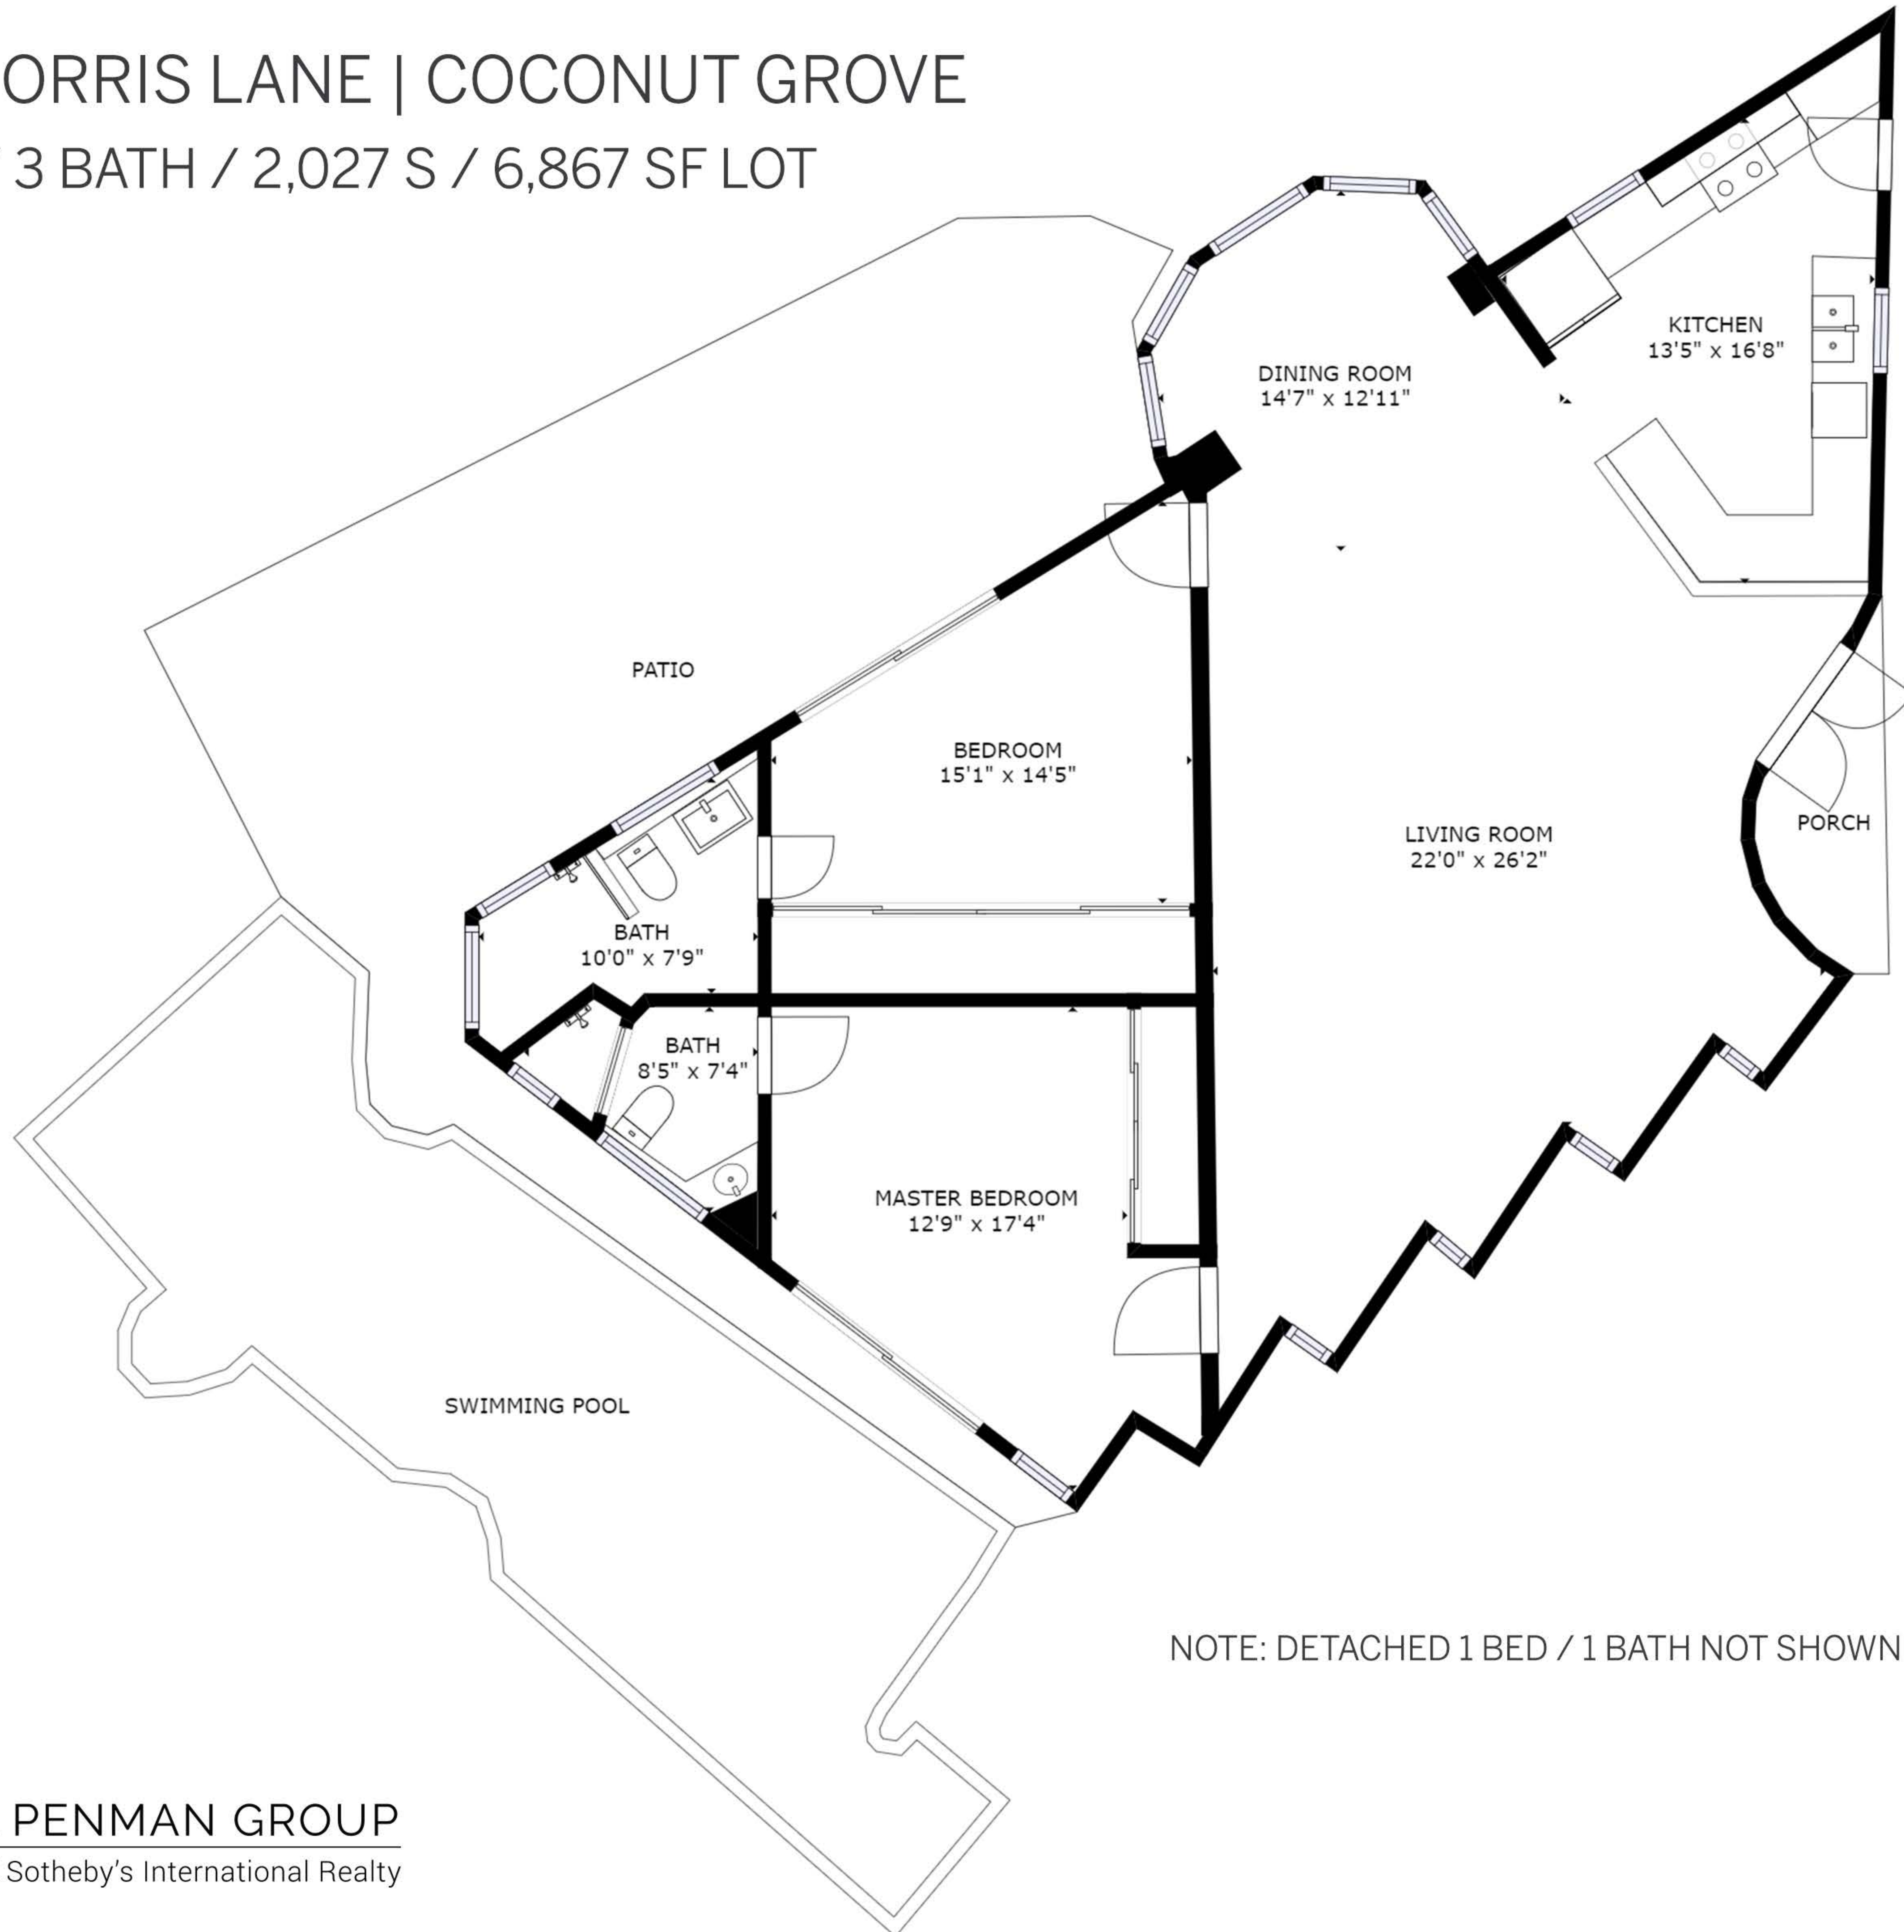

3200 MORRIS LANE | COCONUT GROVE

3 BEDS / 3 BATH / 2,027 S / 6,867 SF LOT

NOTE: DETACHED 1 BED / 1 BATH NOT SHOWN ON PLAN